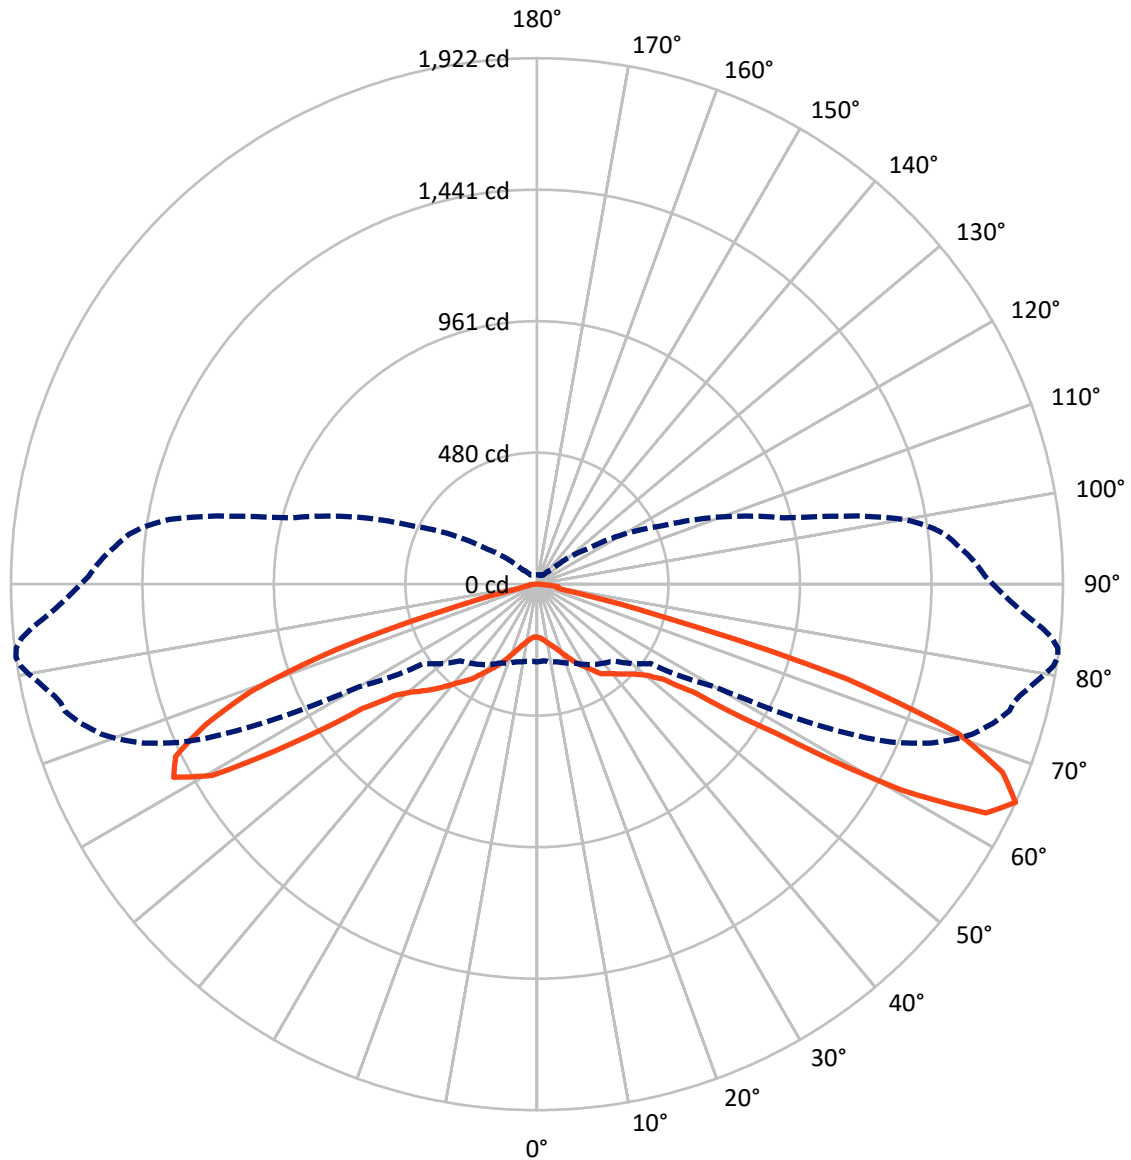

**Summary**

Lumens per Lamp: N/A  
Luminaire Lumens: 2089.2 lumens  
Efficiency: N/A  
Efficacy: 80.7 lumens/watt  
Luminous Opening: Rectangular (W 0.17' x L: 1' x H: 0')  
IES Classification: Type II - Short - Semi-Cutoff  
BUG Rating: B1 - U0 - G1

### Iso-Footcandle Lines of Horizontal Illumination

× Max cd  
 - - - 1/2 Max cd

Based on 10 foot mounting height. Maximum calculated value = 2.5 fc  
 Type II - Short - Semi-Cutoff

REPORT NUMBER: P146503  
CATALOG NUMBER: OVH-F01-LED-E-U-T2-8030

### Luminous Intensity Polar Plot

— Vertical Plane Through 82-Deg Lateral      - - - Horizontal Cone Through 65-Deg Vertical

REPORT NUMBER: P146503

CATALOG NUMBER: OVH-F01-LED-E-U-T2-8030

**FLUX DISTRIBUTION:**