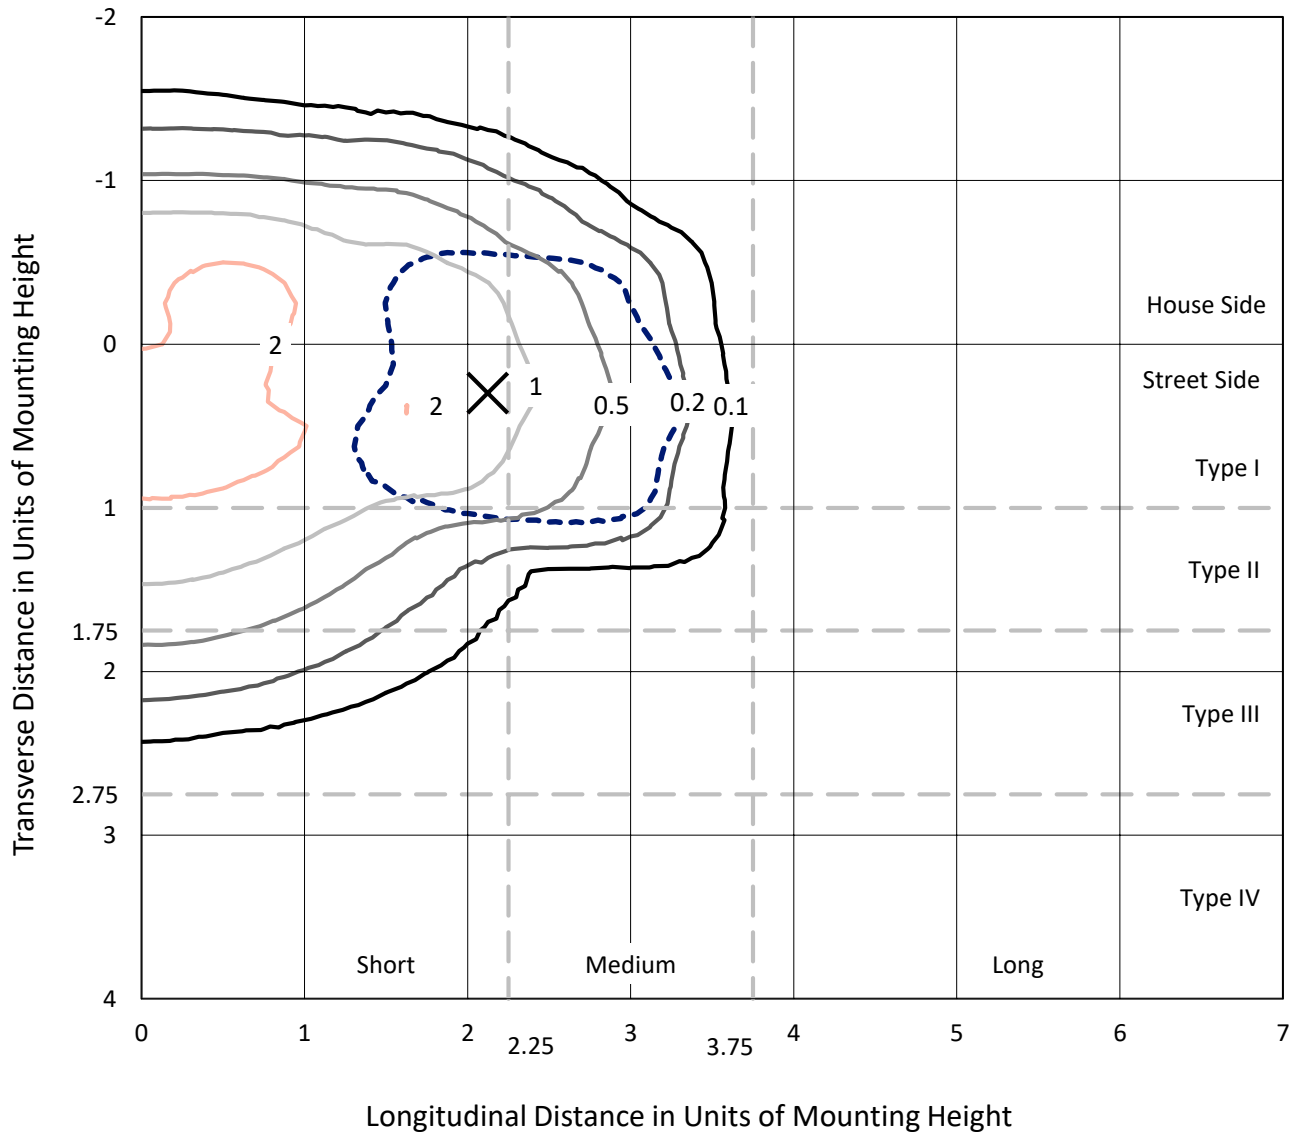

REPORT NUMBER: P146503
CATALOG NUMBER: OVH-F01-LED-E-U-T2-8030

Iso-Footcandle Lines of Horizontal Illumination

× Max cd
- - - 1/2 Max cd

Based on 10 foot mounting height. Maximum calculated value = 2.5 fc
Type II - Short - Semi-Cutoff